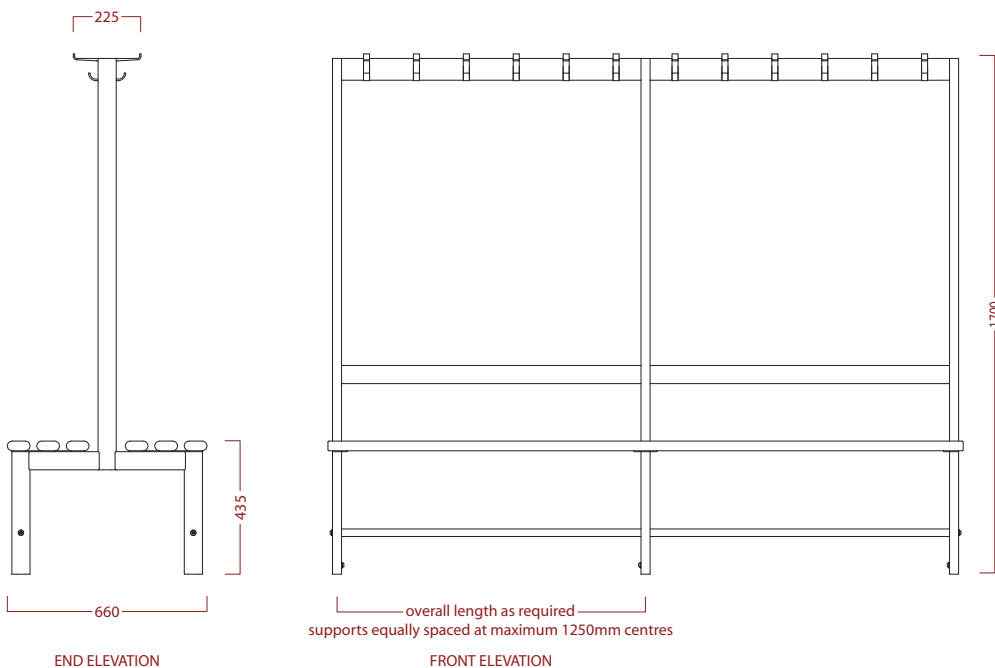

variset VZ range

double sided island bench with hooks and backrest

VZ1

N10 GENERAL FIXTURES/FURNISHINGS/EQUIPMENT

VZ1 170 BENCHES For Changing Rooms

MANUFACTURER AJ Binns Limited, Harvest House, Cranborne Road, Potters Bar, Hertfordshire, EN6 3JF. Telephone 01707 855 555 fax 01707 857 56

email enq@ajbinns.com web www.ajbinns.com

PRODUCT REFERENCE Binns VZ1 Bench Unit. A double sided island bench unit with hooks, bench seats with 3 slats each side and backrest.

MATERIAL Mild Steel

FINISH/COLOUR Powder Coated

FITTINGS Beech Slats/Powder Coated Aluminium Slats

binns

variset **benches, hooks, hangers & shelves** for changing rooms & cloakrooms
variset® is designed by Royal Designer for Industry Kenneth Grange CBE, RDI

AJ Binns Limited

Harvest House, Cranborne Road
Potters Bar, Hertfordshire EN6 3JF
Telephone 01707 85 5555 Fax 01707 85 7565
email enq@ajbinns.com
web www.ajbinns.com