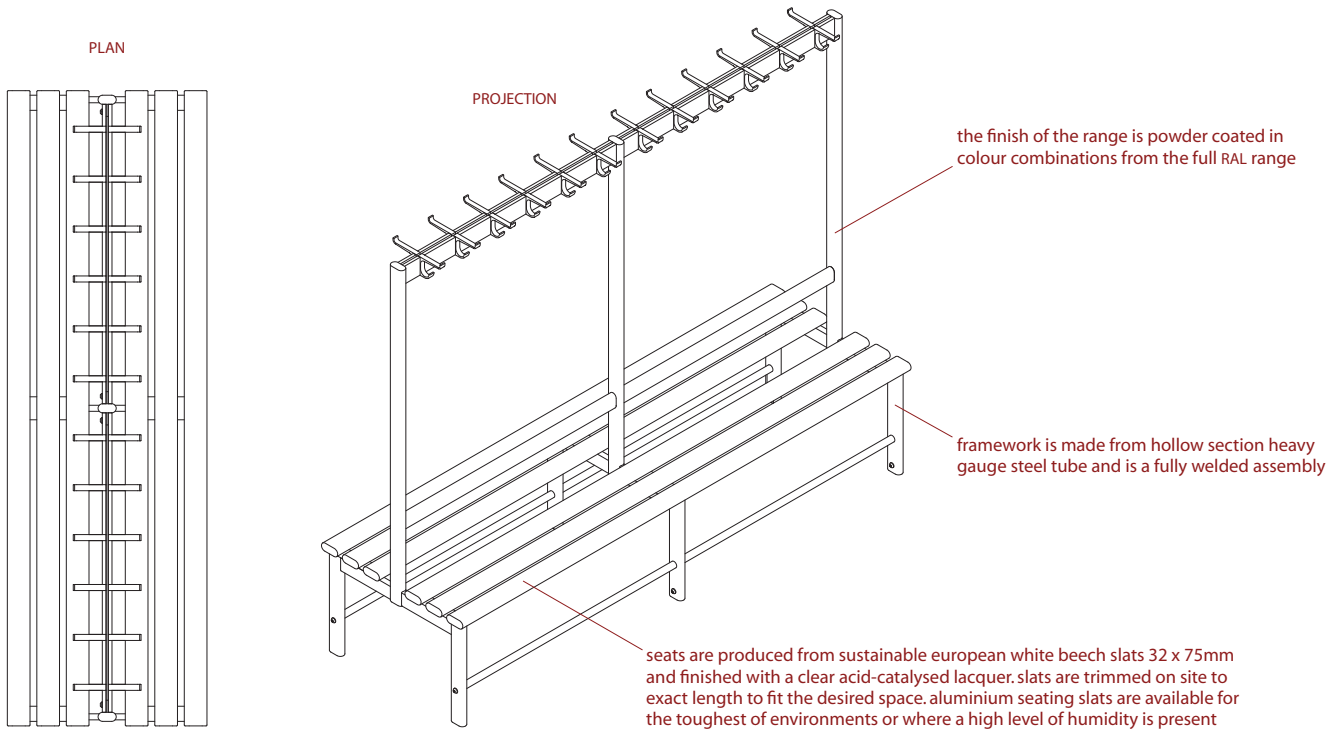

variset VZ range

double sided island bench with hooks and backrest

VZ1

N10 GENERAL FIXTURES/FURNISHINGS/EQUIPMENT

VZ1 170 BENCHES For Changing Rooms

MANUFACTURER AJ Binns Limited, Harvest House, Cranborne Road, Potters Bar, Hertfordshire, EN6 3JF. Telephone 01707 855 555 fax 01707 857 56

email enq@ajbinns.com web www.ajbinns.com

PRODUCT REFERENCE Binns VZ1 Bench Unit. A double sided island bench unit with hooks, bench seats with 3 slats each side and backrest.

MATERIAL Mild Steel

FINISH/COLOUR Powder Coated