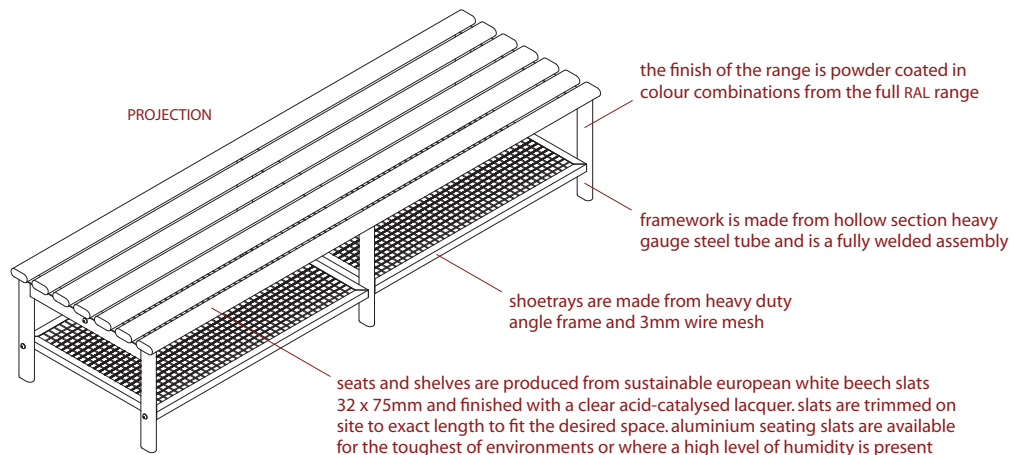

variset VZ range
 double width island bench
 with seven slats and shoetray

VZ4

PLAN

PROJECTION

END ELEVATION

FRONT ELEVATION

N10 GENERAL FIXTURES/FURNISHINGS/EQUIPMENT

VZ4 170 BENCHES For Changing Rooms