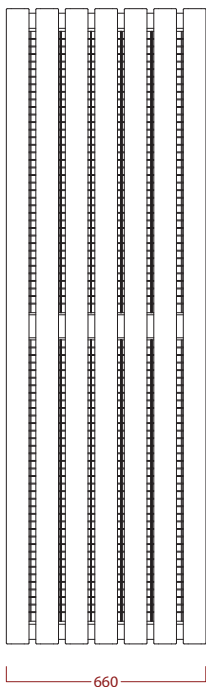

variset VZ range
 double width island bench
 with seven slats and shoetray

VZ4

PLAN

PROJECTION

END ELEVATION

FRONT ELEVATION

N10 GENERAL FIXTURES/FURNISHINGS/EQUIPMENT

VZ4 170 BENCHES For Changing Rooms