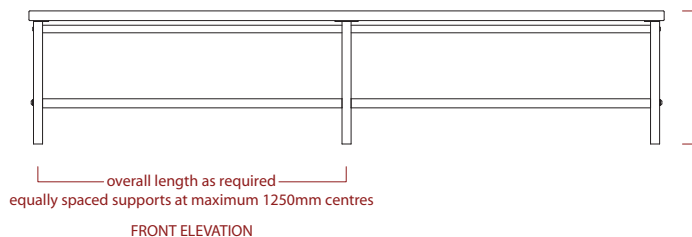

variset VZ range
 double width island bench
 with seven slats and shoetray

VZ4

PLAN

PROJECTION

END ELEVATION

FRONT ELEVATION

N10 GENERAL FIXTURES/FURNISHINGS/EQUIPMENT

VZ4 170 BENCHES For Changing Rooms