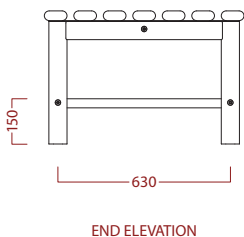

variset VZ range
 double width island bench
 with seven slats and shoetray

VZ4

PLAN

PROJECTION

END ELEVATION

FRONT ELEVATION

N10 GENERAL FIXTURES/FURNISHINGS/EQUIPMENT

VZ4 170 BENCHES For Changing Rooms